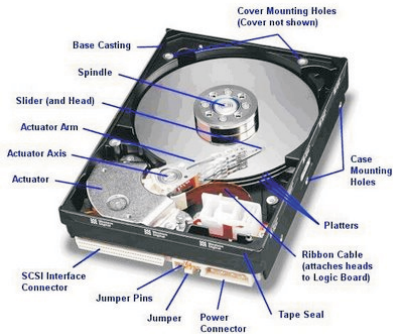

Just Call Amarbir @ 9815000133

Largest Data Recovery Shop In Chandigarh

(Keep This Paper Safely You Will Need Us Some Day)

Data Recovery From Hard Drives , Pen Drives And Flash Cards

Hard Drives Are The Most Common Electro Mechanical Products That Run In a Computer Or A Machine .Due To Its Nature This is Prone To Crashes And Leads To Lost Data .We Recover Data From All Type Of HDD Cases As Below .

USB Flash Drives Are Also Called Pen Drives ,These Are The Second Most Used Devices In Computers For Data Storage and Often Lead To Data Failure. Most Commonly They Just Go Dead With your Precious Data Inside .