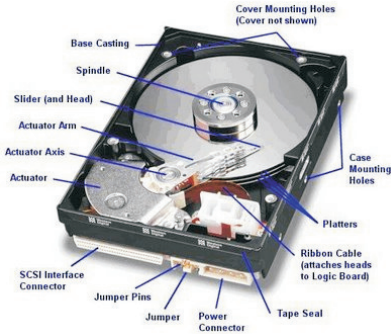

## Data Recovery From Hard Drives , Pen Drives And Flash Cards

Hard Drives Are The Most Common Electro Mechanical Products That Run In a Computer Or A Machine .Due To Its Nature This is Prone To Crashes And Leads To Lost Data .We Recover Data From All Type Of HDD Cases As Below .

USB Flash Drives Are Also Called Pen Drives ,These Are The Second Most Used Devices In Computers For Data Storage and Often Lead To Data Failure. Most Commonly They Just Go Dead With your Precious Data Inside .