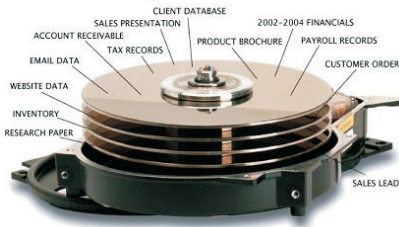

CDR-LABS

Visit Today : www.chandigarhdatarecovery.com

Your Lost Data Recovered Safely

@ LYNX

Lost your data?

Just Call Amarbir @ 9815000133

Largest Data Recovery Shop In Chandigarh/Panchkula/Mohali (Keep This Paper Safely You Will Need Us Some Day)

Data Recovery From Hard Drives , Pen Drives And Flash Cards

Hard Drives Are The Most Common Electro Mechanical Products That Run In a Computer Or A Machine .Due To Its Nature This is Prone To Crashes And Leads To Lost Data .We Recover Data From All Type Of HDD Cases As Below .

OUR SERVICES

- Logical Hard Disc Data Recovery @ Rs :750/- Per Case [HDD Is Detected]
- Complex Logical Hard Disc Data Recovery @ Rs :1500/- Per Case [HDD Is Detected]
- Extremely BAD Sector Hard Disc Drive @ Rs :2500/- Per Case [HDD Is Detected]
- Logical Card Failure [Green PCB BAD] @ Rs :3500/- Per Case [HDD Is Not Detected]
- Head Crash And Motor Freezing of Hard Disc Drive @ Rs :5000/- To ~ "No Limit " [HDD Not Detected]

OUR EXPERTISE

We Are Not Like That Next Door Shopkeeper Who Does Not Know About Hard Disc And Its Operating Principals .We Are Dedicated Experts In this Field .From Basic Data Recovery Software To Manipulation of Hard Drive Operating System Inside The Hard Drive Logical Board And Going To The Extreme Level of Head And Platter Swapping We Know The ABC Of this Trade And Have All The Tools And Spares Related To The Trade .